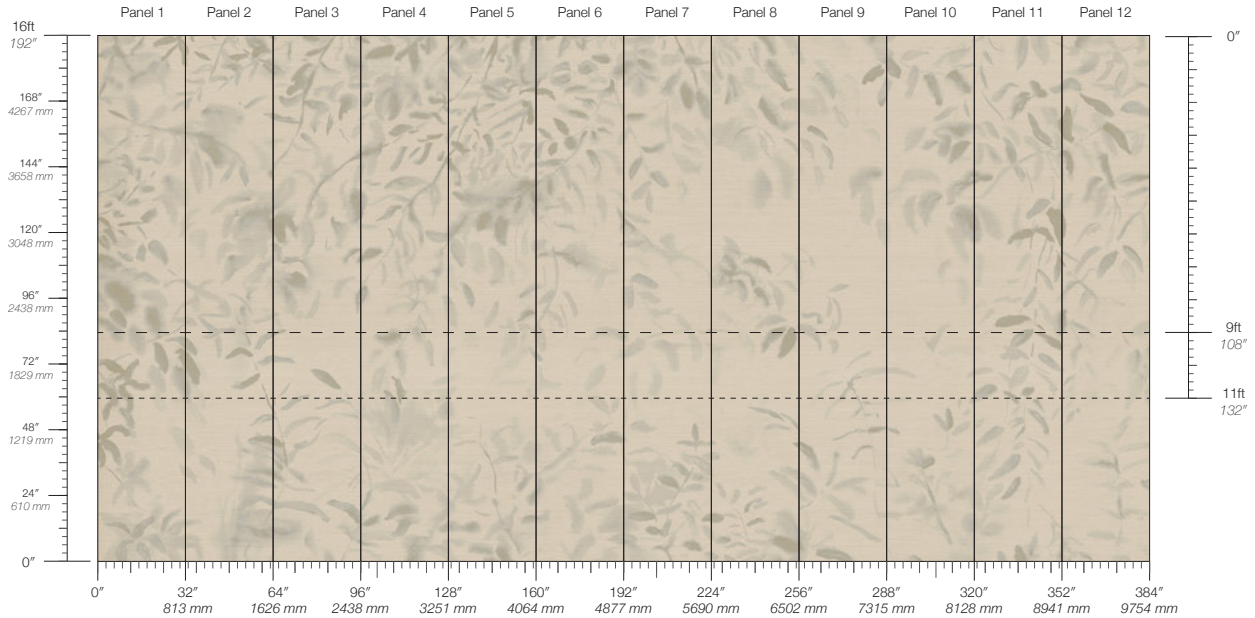

Prima Mistline

Suitable for residential and commercial projects

COLOR

Mistline

REPEAT

Non-repeating

DETAILS

Custom options available

DISCLAIMER

Refer to our website to see the full mural artwork. Color and shade will vary by lot. Visible panel seam. Reference the physical sample for color and texture. Panel maps represent mural artwork only.

ITEM

8805

STOCK

Made to order

MAINTENANCE

Water-based cleanser

CONTENT

Grasscloth

LEAD TIME

4 weeks to print

ENVIRONMENTAL

PVC Free

PANEL WIDTH

32" / 813 mm trimmed

MINIMUM

1 panel

SPECS

Natural Grasscloth

PANEL HEIGHT

108" / 2743 mm base
132" / 3353 mm standard
192" / 4877 mm extended

PRICE

Available upon request

TESTING

ASTM E84 Adhered Class A

ORIGIN

USA